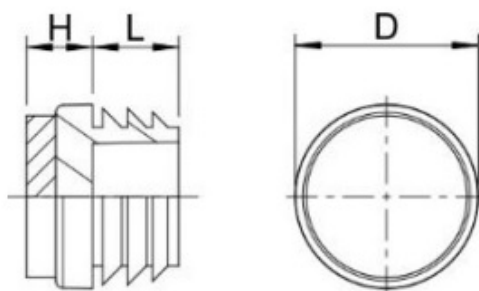

## Description:

Insert Glide For Round Tubes, Diam 20mm, PE, Black

## Item number:

10.02.080-0

Units	Box	Carton	HS Code	Barcode
Pcs.	1	5000	3901908099	
				5704866006880

D	H	L
14,0	4,0	9,3
15,0	4,0	9,6
19,0	4,1	11,0
20,0	4,0	12,0
22,0	4,0	11,8
25,0	5,0	11,8
30,0	5,0	14,0
35,0	5,0	14,3
40,0	5,0	11,7
42,0	5,0	11,5
50,0	5,2	16,0